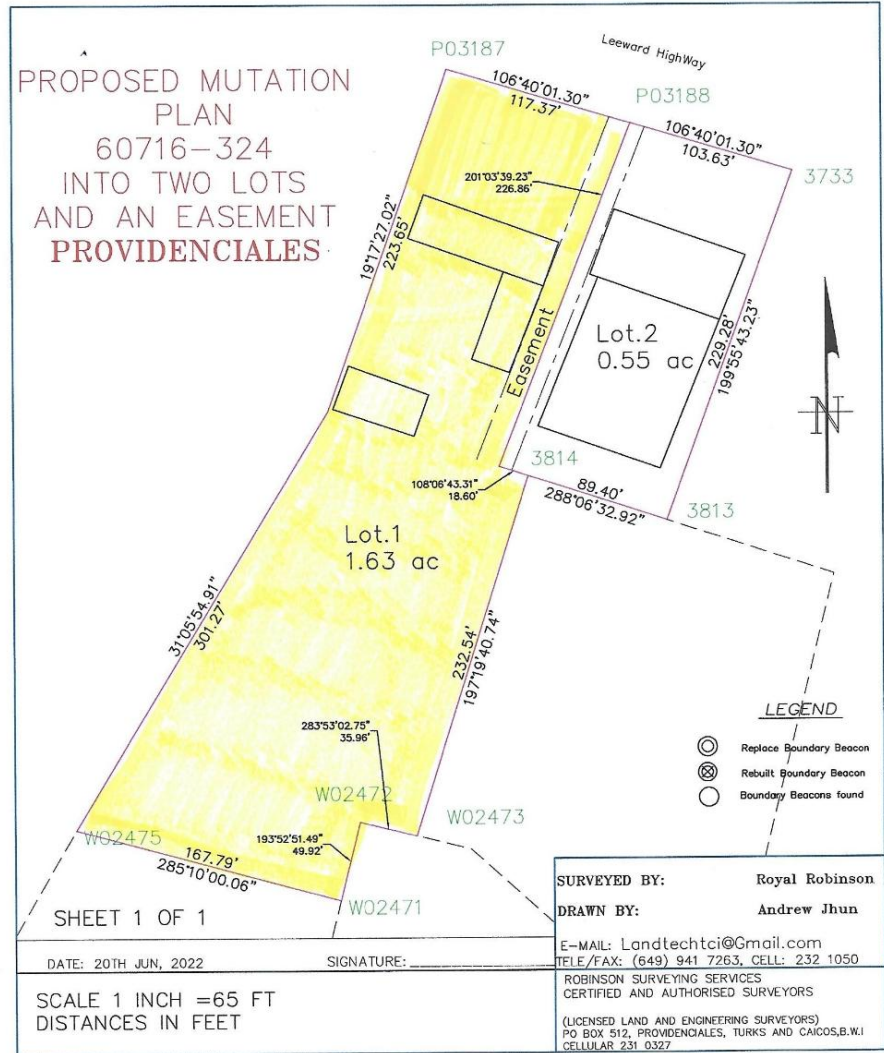

Providenciales, Turks and Caicos Islands

MLS# 2500291

**\$1,800,000**

**Sam Hunt**  
 (649) 331-4066  
 sam@hamilton.tc

A unique commercial property comprising 1.63 acres and boasting 117 linear feet along Leeward Highway, conveniently located between Downtown and Turtle Cove. Adjacent to Suzie Turn, the property is central, high visibility and easily accessible. Currently in use as a car dealership, but zoned for both commercial and apartment development, this property presents as both a remarkable investment and development opportunity. The existing buildings comprise a Main Building of 2,682 square feet and Workshops of 2,748 square feet, with ample room for expansion. Rear of the property is accessed via Turtle Creek Drive. Call the listing agent today to arrange a viewing.

## Essential Information

Property Type <b>Commercial</b>	Status <b>Conditional</b>	MLS# <b>2500291</b>	Listing Type <b>Building and Land</b>
------------------------------------	------------------------------	------------------------	--

## Key Details

View <b>Leeward Highway</b>	Lot Size <b>1.63 Acres</b>
Year Built <b>2000</b>	Sq Ft <b>2,500</b>