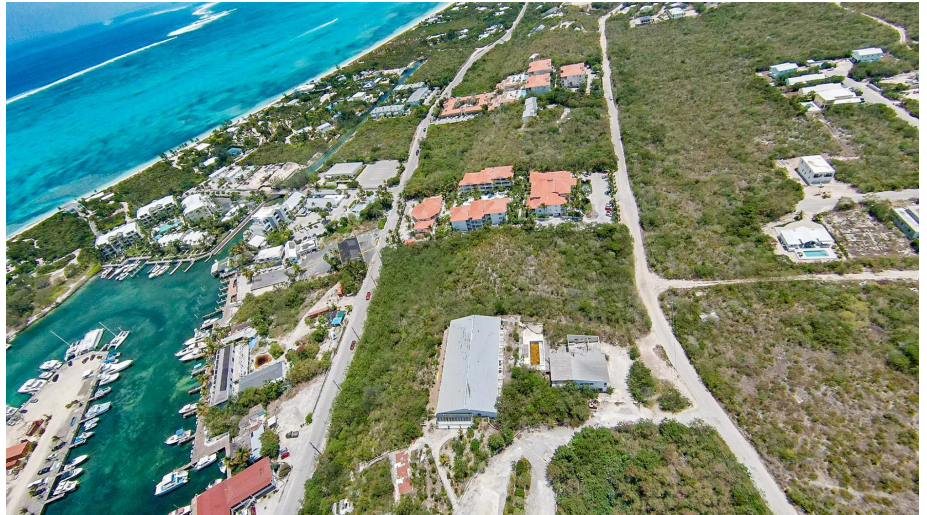

## Hilltop Turtle Cove

Providenciales, Turks and Caicos Islands

MLS# 2500663

**\$4,000,000**

**Sam Hunt**  
(649) 331-4066  
sam@hamilton.tc

The Blank Canvas You've Been Waiting For Nestled in the heart of Providenciales, Lot 89 offers a rare opportunity to create your dream retreat in one of the most desirable destinations in the Caribbean. Just minutes from Turtle Cove Marina, Grace Bay's world-famous beaches, and the island's finest dining, this parcel places you at the center of it all while offering a sense of privacy and seclusion. Highlights: Prime location with convenient access to beaches, marinas, and local amenities Flat, buildable terrain ready for a custom villa, income property, or private estate Surrounded by luxury homes and estates, ensuring long-term value A quiet neighborhood setting with quick access to the airport and central amenities Whether you envision a modern architectural statement, a laid-back island villa, or a strategic investment property, Lot 89 provides the foundation. In Turks & Caicos, land is opportunity, and opportunities like this are increasingly scarce.