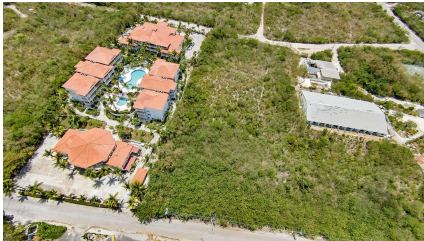

## Hilltop Turtle Cove

Providenciales, Turks and Caicos Islands

MLS# 2500663

**\$4,000,000**

**Sam Hunt**  
(649) 331-4066  
sam@hamilton.tc

The Blank Canvas You've Been Waiting For Nestled in the heart of Providenciales, Lot 89 offers a rare opportunity to create your dream retreat in one of the most desirable destinations in the Caribbean. Just minutes from Turtle Cove Marina, Grace Bay's world-famous beaches, and the island's finest dining, this parcel places you at the center of it all while offering a sense of privacy and seclusion. Highlights: Prime location with convenient access to beaches, marinas, and local amenities Flat, buildable terrain ready for a custom villa, income property, or private estate Surrounded by luxury homes and estates, ensuring long-term value A quiet neighborhood setting with quick access to the airport and central amenities Whether you envision a modern architectural statement, a laid-back island villa, or a strategic investment property, Lot 89 provides the foundation. In Turks & Caicos, land is opportunity, and opportunities like this are increasingly scarce.