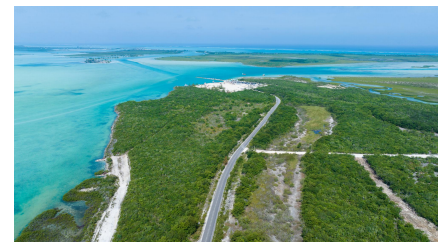

Belfield Landing Parcel

North Caicos, Turks and Caicos Islands

MLS# 2500744

\$450,000

Sam Hunt
(649) 331-4066
sam@hamilton.tc

An exciting opportunity awaits with the sale of this 1.98 acres, at Belfield Landing in North Caicos. Strategically positioned on the central west side of the island, Belfield Landing serves as the primary industrial port for both North and Middle Caicos, as well as the docking point for ferry services from Providenciales. Just 400 feet from the water and fronting the main road leading directly to the port, these lots offer exceptional visibility and accessibility for commercial use. The property can be subdivided into four parcels of 1 acre each, presenting a unique chance to secure a valuable foothold in this key location. Its proximity to the government dock enhances accessibility, adding to its appeal for commercial potential. Combining natural beauty, ease of access, and strong growth prospects, this property stands out as a unique opportunity for investors seeking a secure foothold in the North Caicos real estate market.