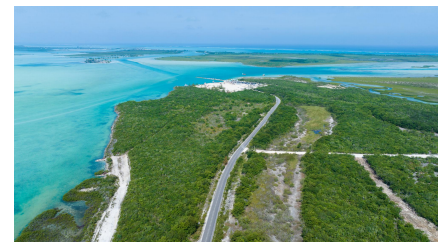

## Belfield Landing Parcel

North Caicos, Turks and Caicos Islands

MLS# 2500744

**\$450,000**

**Sam Hunt**  
(649) 331-4066  
sam@hamilton.tc

An exciting opportunity awaits with the sale of this 1.98 acres, at Belfield Landing in North Caicos. Strategically positioned on the central west side of the island, Belfield Landing serves as the primary industrial port for both North and Middle Caicos, as well as the docking point for ferry services from Providenciales. Just 400 feet from the water and fronting the main road leading directly to the port, these lots offer exceptional visibility and accessibility for commercial use. The property can be subdivided into four parcels of 1 acre each, presenting a unique chance to secure a valuable foothold in this key location. Its proximity to the government dock enhances accessibility, adding to its appeal for commercial potential. Combining natural beauty, ease of access, and strong growth prospects, this property stands out as a unique opportunity for investors seeking a secure foothold in the North Caicos real estate market.