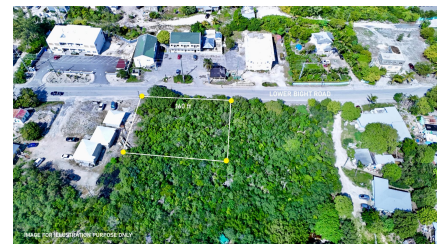

Lower Bight Rd. Vacant Lot

Providenciales, Turks and Caicos Islands

MLS# 2500959

\$279,000

Sam Hunt
(649) 331-4066
sam@hamilton.tc

Discover this fantastic .35-acre parcel located in The Bight, just minutes from The Beaches Resort and the popular Festive Fish Fry. Zoned for medium-density development, this property is ideal for building apartments, condos, or other multi-family projects. Situated in a quiet area known as one of the oldest neighborhoods in Providenciales. With 160 feet of road frontage, the lot offers excellent visibility, elevation, and access, making it a prime location for both investors and developers. Enjoy proximity to beautiful Grace Bay beach, five-star resorts, local amenities like restaurants and shopping, and easy access to the Leeward Highway. Don't miss this excellent opportunity to own a versatile piece of land in one of the most sought-after areas. Contact me today for more details or to arrange a viewing!

Essential Information

Property Type
Residential

Status
Conditional

MLS#
2500959

Listing Type
**Vacant Land
(Res/Unzoned)**

Key Details

View
**Garden View, Lower
Bight Road**

Lot Size
0.35 Acres