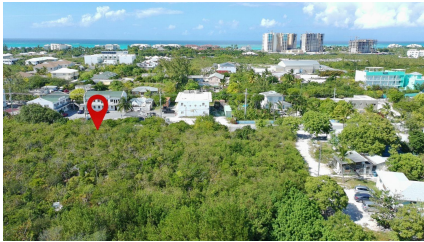

Lower Bight Rd. Vacant Lot

Providenciales, Turks and Caicos Islands

MLS# 2500959

\$279,000

Sam Hunt
(649) 331-4066
sam@hamilton.tc

Discover this fantastic .35-acre parcel located in The Bight, just minutes from The Beaches Resort and the popular Festive Fish Fry. Zoned for medium-density development, this property is ideal for building apartments, condos, or other multi-family projects. Situated in a quiet area known as one of the oldest neighborhoods in Providenciales. With 160 feet of road frontage, the lot offers excellent visibility, elevation, and access, making it a prime location for both investors and developers. Enjoy proximity to beautiful Grace Bay beach, five-star resorts, local amenities like restaurants and shopping, and easy access to the Leeward Highway. Don't miss this excellent opportunity to own a versatile piece of land in one of the most sought-after areas. Contact me today for more details or to arrange a viewing!

Essential Information

Property Type
Residential

Status
Conditional

MLS#
2500959

Listing Type
**Vacant Land
(Res/Unzoned)**

Key Details

View
**Garden View, Lower
Bight Road**

Lot Size
0.35 Acres