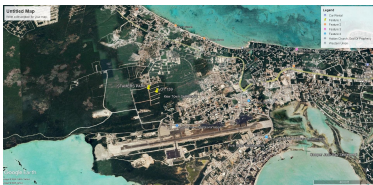

STAMERS PARK LOT 159

Providenciales, Turks and Caicos Islands

MLS# 2501007

\$115,000

Sam Hunt
(649) 331-4066
sam@hamilton.tc

Large 0.27 acre building lot in brand new Stammers Park subdivision. Less than 1 mile from the west end of Providenciales airport, where a new terminal building is to be located. Underground utilities being installed. Very good value in the present market with price appreciation potential. Adjacent lots 158 and 160 and other nearby lots are also available for purchase

Key Details

| | |
|--------------------|-------------------|
| View | Lot Size |
| Garden View | 0.27 Acres |

Property Features

| | |
|--------------|--------------|
| Exposure | Lot Features |
| South | Level |