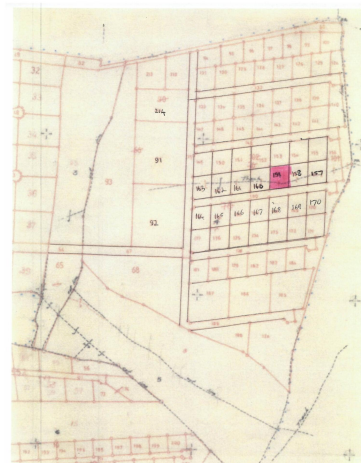

STAMERS PARK LOT 159

Providenciales, Turks and Caicos Islands

MLS# 2501007

\$115,000

Sam Hunt
(649) 331-4066
sam@hamilton.tc

Large 0.27 acre building lot in brand new Stammers Park subdivision. Less than 1 mile from the west end of Providenciales airport, where a new terminal building is to be located. Underground utilities being installed. Very good value in the present market with price appreciation potential. Adjacent lots 158 and 160 and other nearby lots are also available for purchase

Key Details

| | |
|--------------------|-------------------|
| View | Lot Size |
| Garden View | 0.27 Acres |

Property Features

| | |
|--------------|--------------|
| Exposure | Lot Features |
| South | Level |