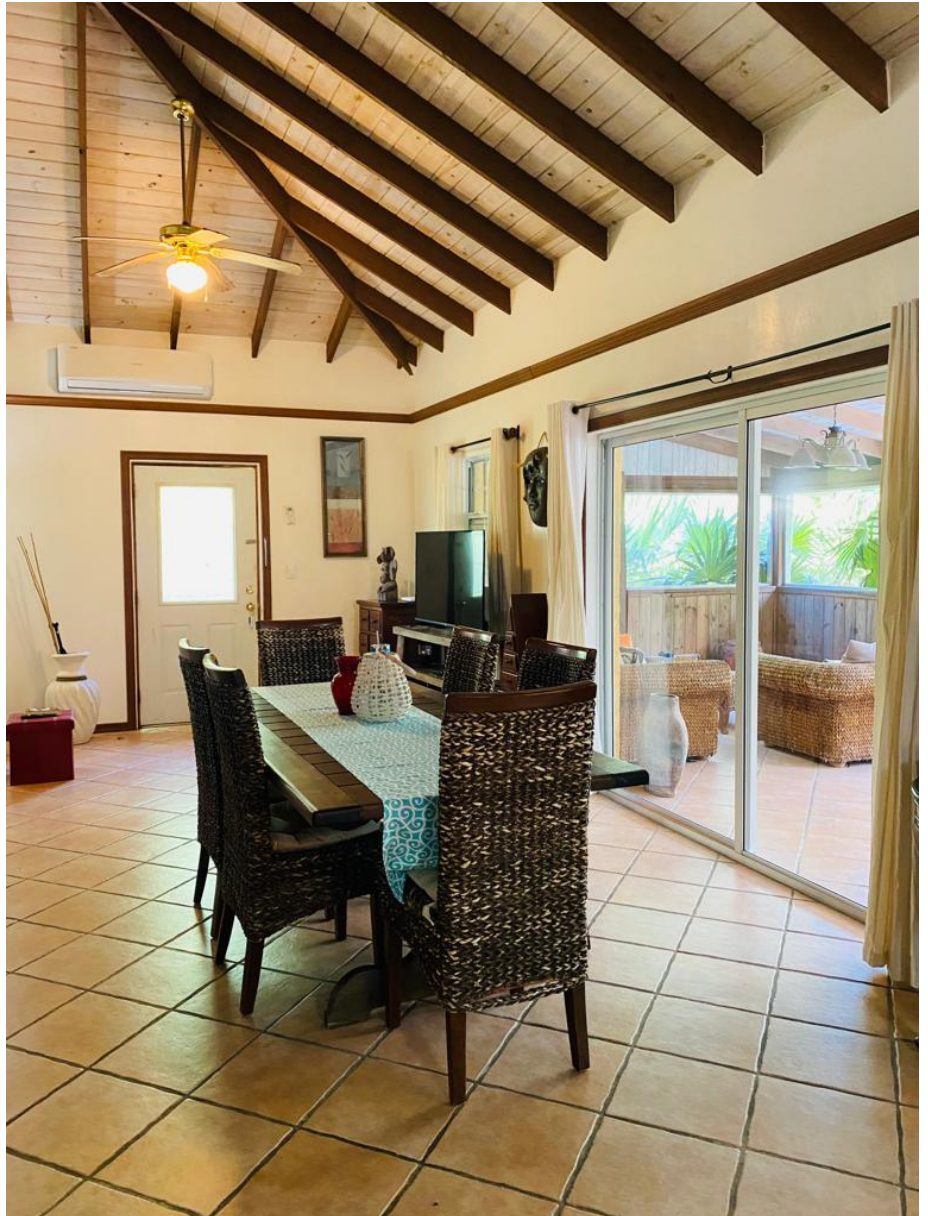

Leeward Home with Guest House

Providenciales, Turks and Caicos Islands

MLS# 2501031

\$1,450,000

Sam Hunt
 (649) 331-4066
 sam@hamilton.tc

Located in the Leeward community on Governor’s Road between Sunset Beach Villas and The Atrium and adjacent to Beach Enclave Grace Bay sits this 1,800 sq. ft., 2-bedroom, 2-bathroom with loft bedroom main house and separate 900 sq. ft. 1-bedroom guest house. The main house is open plan living with breakfast bar, dining area and screen-in lanai overlooking the swimming pool. Both buildings are on a 0.51-acre lot surrounded by lush landscaping providing privacy and a lovely tropical setting. Walking distance to the beach and close to all amenities offered within the Grace Bay area.

Width 100	Bed 4	Bath 3	View Garden View	Lot Size 0.51 Acres
Year Built 2009	Sq Ft 1,800			

Property Features

Construction Block, Concrete	Cooling Split	Exterior Features Pool Inground	Foundation Slab
Interior Features Dining Area, Kitchen, Refrigerator	Lot Features Landscaped	Pet Restrictions Yes	Waste Disposal Treatment