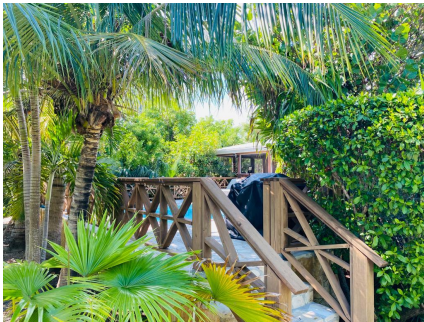

Leeward Home with Guest House

Providenciales, Turks and Caicos Islands

MLS# 2501031

\$1,450,000

Sam Hunt
 (649) 331-4066
 sam@hamilton.tc

Located in the Leeward community on Governor’s Road between Sunset Beach Villas and The Atrium and adjacent to Beach Enclave Grace Bay sits this 1,800 sq. ft., 2-bedroom, 2-bathroom with loft bedroom main house and separate 900 sq. ft. 1-bedroom guest house. The main house is open plan living with breakfast bar, dining area and screen-in lanai overlooking the swimming pool. Both buildings are on a 0.51-acre lot surrounded by lush landscaping providing privacy and a lovely tropical setting. Walking distance to the beach and close to all amenities offered within the Grace Bay area.

Width 100	Bed 4	Bath 3	View Garden View	Lot Size 0.51 Acres
Year Built 2009	Sq Ft 1,800			

Property Features

Construction Block, Concrete	Cooling Split	Exterior Features Pool Inground	Foundation Slab
Interior Features Dining Area, Kitchen, Refrigerator	Lot Features Landscaped	Pet Restrictions Yes	Waste Disposal Treatment