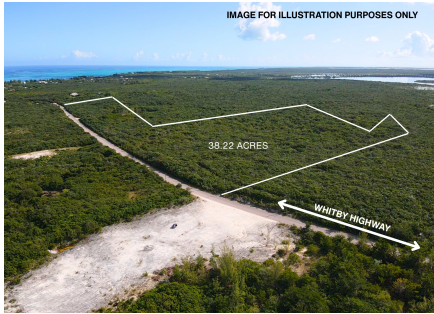

## Whitby 38.22 ACRES

North Caicos, Turks and Caicos Islands

MLS# 2501036

**\$1,300,000**

**Sam Hunt**  
(649) 331-4066  
sam@hamilton.tc

This expansive 38.22-acre tract of land on North Caicos, ideally situated along the picturesque Whitby Highway, with some 1,700 feet road frontage, offering a rare opportunity to shape a premier residential community. With its vast open landscape, natural beauty, and exceptional development potential, the property serves as a clean slate ready for visionary planning. Whether imagined as a serene neighborhood, a collection of luxury homes, or a thoughtfully designed mixed-use enclave, this substantial parcel provides the space, setting, and versatility to bring a transformative project to life.

## Key Details

Width  
**1705**

View  
**Other - See Remarks**

Lot Size  
**38.22 Acres**

---

Updated: 06/30/2026, 12:00:33 PM

The data relating to real estate for sale/lease on this website comes in part from a cooperative data exchange program of the Turks and Caicos Multiple Listing Service (MLS) in which these Brokers participate (TCREA). The properties displayed may not be all the properties in the Turks and Caicos MLS database, or all of the properties listed with Brokers participating in the cooperative data exchange program. Properties listed by Brokers other than this Broker/Agent are marked with the IDX Symbol, indicating an agreement to exchange property information. Detailed information about such properties is noted as Courtesy of: Turks and Caicos Real Estate Association. Information provided is thought to be reliable but is not guaranteed to be accurate. You are advised to verify facts that are important to you. No warranties, expressed or implied, are provided for the data herein, or for their use or interpretation by the user. This information is protected from unlawful duplication by copyright.