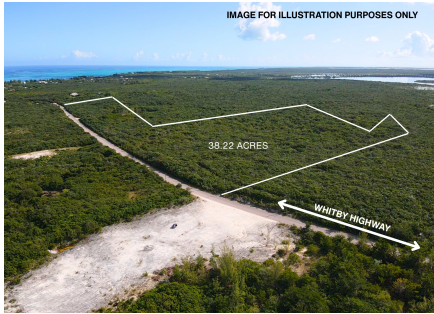

## Whitby 38.22 ACRES

North Caicos, Turks and Caicos Islands

MLS# 2501036

**\$1,300,000**

**Sam Hunt**  
(649) 331-4066  
sam@hamilton.tc

This expansive 38.22-acre tract of land on North Caicos, ideally situated along the picturesque Whitby Highway, with some 1,700 feet road frontage, offering a rare opportunity to shape a premier residential community. With its vast open landscape, natural beauty, and exceptional development potential, the property serves as a clean slate ready for visionary planning. Whether imagined as a serene neighborhood, a collection of luxury homes, or a thoughtfully designed mixed-use enclave, this substantial parcel provides the space, setting, and versatility to bring a transformative project to life.

## Key Details

Width  
**1705**

View  
**Other - See Remarks**

Lot Size  
**38.22 Acres**

---

Updated: 05/01/2026, 12:00:05 AM

The data relating to real estate for sale/lease on this website comes in part from a cooperative data exchange program of the Turks and Caicos Multiple Listing Service (MLS) in which these Brokers participate (TCREA). The properties displayed may not be all the properties in the Turks and Caicos MLS database, or all of the properties listed with Brokers participating in the cooperative data exchange program. Properties listed by Brokers other than this Broker/Agent are marked with the IDX Symbol, indicating an agreement to exchange property information. Detailed information about such properties is noted as Courtesy of: Turks and Caicos Real Estate Association. Information provided is thought to be reliable but is not guaranteed to be accurate. You are advised to verify facts that are important to you. No warranties, expressed or implied, are provided for the data herein, or for their use or interpretation by the user. This information is protected from unlawful duplication by copyright.