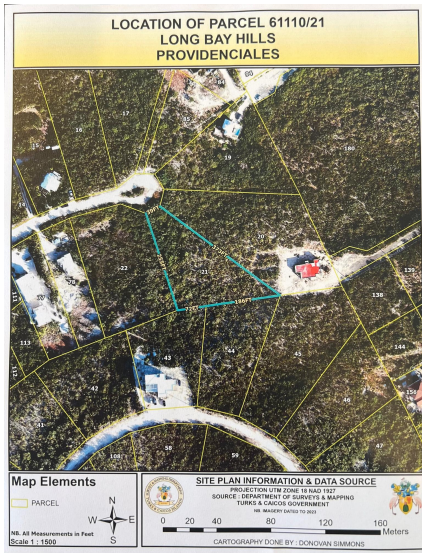

Leeward Drive Vacant Lot

Providenciales, Turks and Caicos Islands

MLS# 2600080

\$385,000

Sam Hunt
(649) 331-4066
sam@hamilton.tc

Located in Long Bay Hills on Leeward Drive, this 0.89-acre residential lot presents an excellent opportunity for a private home or development project in a well-established area. The property is within close proximity to Long Bay Beach and is ideally positioned among existing homes, offering both convenience and long-term value. Zoning allows for residential development, and the lot's size and configuration provide flexibility for a range of building options. Approved plans exist for a three-villa residential development, each with a private pool and parking. The approval provides a clear development pathway while still allowing the purchaser the flexibility to design their own concept. This is currently the only lot available on Leeward Drive, making it a rare offering in this section of Long Bay Hills. A solid option for buyers seeking to build immediately or investors looking to secure land in a consistently desirable location.