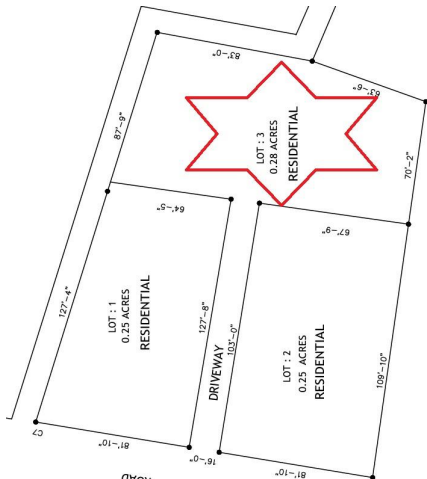

LONG BAY VACANT

Providenciales, Turks and Caicos Islands

MLS# 2600243

\$195,000

Sam Hunt
(649) 331-4066
sam@hamilton.tc

Live the good life in long bay with this .28 Acre Oceanview residential parcel on Cheshire Hall Circle. This lot is less than 5 minutes to two beach access points and located in an area that is being developed as a vacation rental and modern residential neighborhood. One of the least expensive lots on Providenciales, in a good neighborhood with ocean views. The subdivision has planning approval and are in the process of being registered. **ONLY FULL-PRICE OFFERS CONSIDERED BY VENDOR** Call us today to schedule a viewing

Key Details

Width 82	View Ocean View, Garden View	Lot Size 0.28 Acres
--------------------	--	-------------------------------

Updated: 06/02/2026, 12:00:05 AM

The data relating to real estate for sale/lease on this website comes in part from a cooperative data exchange program of the Turks and Caicos Multiple Listing Service (MLS) in which these Brokers participate (TCREA). The properties displayed may not be all the properties in the Turks and Caicos MLS database, or all of the properties listed with Brokers participating in the cooperative data exchange program. Properties listed by Brokers other than this Broker/Agent are marked with the IDX Symbol, indicating an agreement to exchange property information. Detailed information about such properties is noted as Courtesy of: Turks and Caicos Real Estate Association. Information provided is thought to be reliable but is not guaranteed to be accurate. You are advised to verify facts that are important to you. No warranties, expressed or implied, are provided for the data herein, or for their use or interpretation by the user. This information is protected from unlawful duplication by copyright.