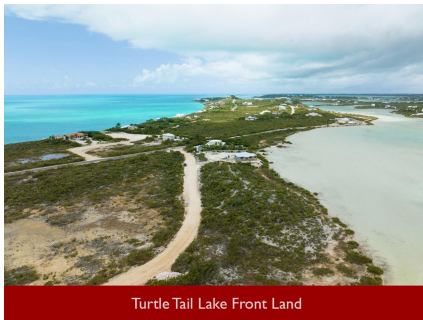

Turtle Tail Lake Front Land

Providenciales, Turks and Caicos Islands

MLS# 2600351

\$598,000

Sam Hunt
(649) 331-4066
sam@hamilton.tc

Discover serenity and stunning views on this rare 0.61 acres waterfront Turtle Tail parcel located on a quiet cul-de-sac in one of Providenciales' most the highly desirable communities. Set between Flamingo Lake and the ocean, this unique property offers an idyllic canvas for your dream Caribbean retreat. Turtle Tail is quickly establishing itself as one of the most sought-after residential neighborhoods in Providenciales. This exclusive enclave is lined with a collection of stunning, architecturally distinct villas, each enjoying a front-row seat to the breathtaking turquoise waters of the Turks and Caicos.