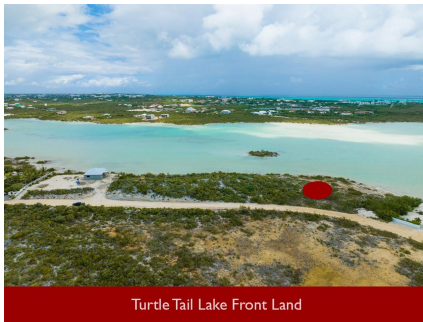

Turtle Tail Lake Front Land

Providenciales, Turks and Caicos Islands

MLS# 2600351

\$598,000

Sam Hunt
(649) 331-4066
sam@hamilton.tc

Discover serenity and stunning views on this rare 0.61 acres waterfront Turtle Tail parcel located on a quiet cul-de-sac in one of Providenciales' most the highly desirable communities. Set between Flamingo Lake and the ocean, this unique property offers an idyllic canvas for your dream Caribbean retreat. Turtle Tail is quickly establishing itself as one of the most sought-after residential neighborhoods in Providenciales. This exclusive enclave is lined with a collection of stunning, architecturally distinct villas, each enjoying a front-row seat to the breathtaking turquoise waters of the Turks and Caicos.