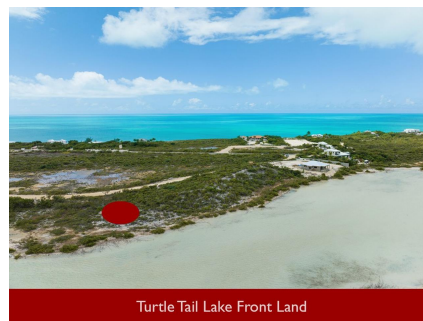

Turtle Tail Lake Front Land

Providenciales, Turks and Caicos Islands

MLS# 2600351

\$598,000

Sam Hunt
(649) 331-4066
sam@hamilton.tc

Discover serenity and stunning views on this rare 0.61 acres waterfront Turtle Tail parcel located on a quiet cul-de-sac in one of Providenciales' most the highly desirable communities. Set between Flamingo Lake and the ocean, this unique property offers an idyllic canvas for your dream Caribbean retreat. Turtle Tail is quickly establishing itself as one of the most sought-after residential neighborhoods in Providenciales. This exclusive enclave is lined with a collection of stunning, architecturally distinct villas, each enjoying a front-row seat to the breathtaking turquoise waters of the Turks and Caicos.