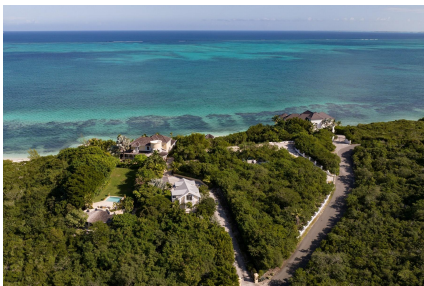

THOMPSON COVE BEACHFRONT LAND

Providenciales, Turks and Caicos Islands

MLS# 2600406

\$3,900,000

Sam Hunt
(649) 331-4066
sam@hamilton.tc

Discover an extraordinary opportunity to create a custom oceanfront estate on the highly sought-after north shore overlooking the turquoise waters of the Princess Alexandra National Park, and the reef barrier contrasting with the deep blue ocean beyond. This cleared and now vacant, elevated 1.31-acre parcel with approximately 153 feet of beach frontage offers a canvas for the ultimate Caribbean dream home, perfectly situated to capture the island's most iconic views. An oceanfront gazebo is still in place with a pathway to an exclusive beach area.