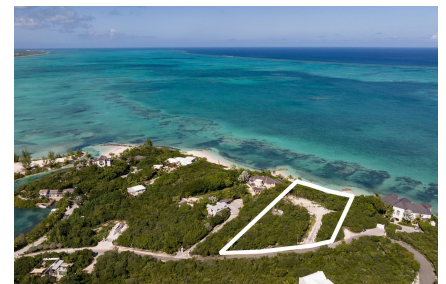

THOMPSON COVE BEACHFRONT LAND

Providenciales, Turks and Caicos Islands

MLS# 2600406

\$3,900,000

Sam Hunt
(649) 331-4066
sam@hamilton.tc

Discover an extraordinary opportunity to create a custom oceanfront estate on the highly sought-after north shore overlooking the turquoise waters of the Princess Alexandra National Park, and the reef barrier contrasting with the deep blue ocean beyond. This cleared and now vacant, elevated 1.31-acre parcel with approximately 153 feet of beach frontage offers a canvas for the ultimate Caribbean dream home, perfectly situated to capture the island's most iconic views. An oceanfront gazebo is still in place with a pathway to an exclusive beach area.