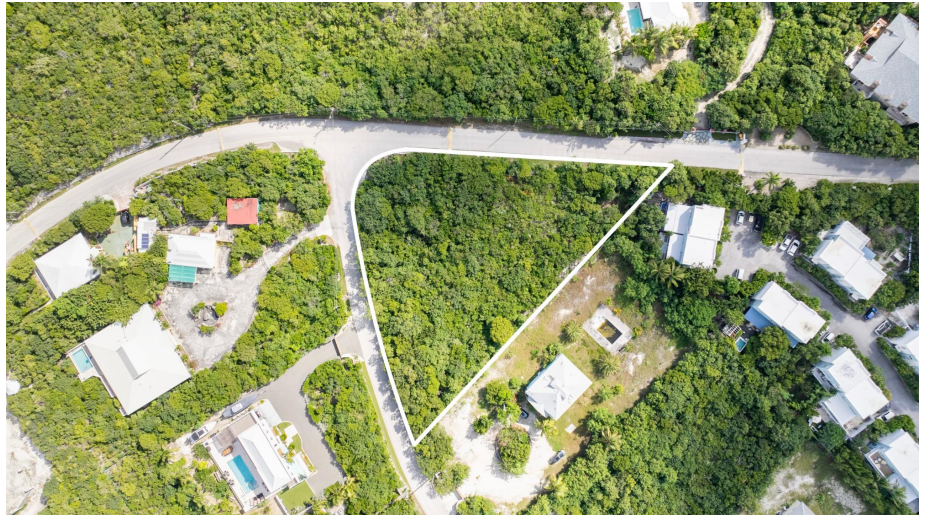

Thompson Cove Vacant Land

Providenciales, Turks and Caicos Islands

MLS# 2600410

\$325,000

Sam Hunt
(649) 331-4066
sam@hamilton.tc

Presenting an opportunity to acquire this centrally located lot in the prestigious community of Thompson's Cove, surrounded by high-end homes, within 10 minutes of the Providenciales International Airport, supermarkets, fuel stations, banks and also in close proximity to Thompson's Cove Beach. This homesite parcel is .80 acre, a corner lot with approximately 500 feet of road frontage making it a very preferred parcel, at a very competitive price.