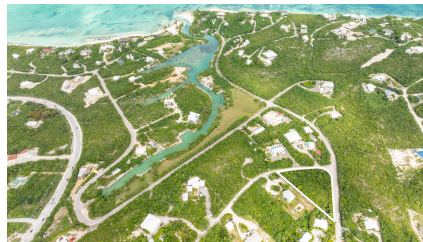

Thompson Cove Vacant Land

Providenciales, Turks and Caicos Islands

MLS# 2600410

\$325,000

Sam Hunt
(649) 331-4066
sam@hamilton.tc

Presenting an opportunity to acquire this centrally located lot in the prestigious community of Thompson's Cove, surrounded by high-end homes, within 10 minutes of the Providenciales International Airport, supermarkets, fuel stations, banks and also in close proximity to Thompson's Cove Beach. This homesite parcel is .80 acre, a corner lot with approximately 500 feet of road frontage making it a very preferred parcel, at a very competitive price.