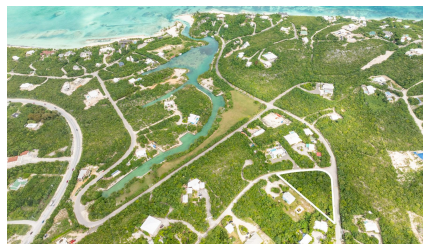

Thompson Cove Vacant Land

Providenciales, Turks and Caicos Islands

MLS# 2600410

\$325,000

Sam Hunt
(649) 331-4066
sam@hamilton.tc

Presenting an opportunity to acquire this centrally located lot in the prestigious community of Thompson's Cove, surrounded by high-end homes, within 10 minutes of the Providenciales International Airport, supermarkets, fuel stations, banks and also in close proximity to Thompson's Cove Beach. This homesite parcel is .80 acre, a corner lot with approximately 500 feet of road frontage making it a very preferred parcel, at a very competitive price.