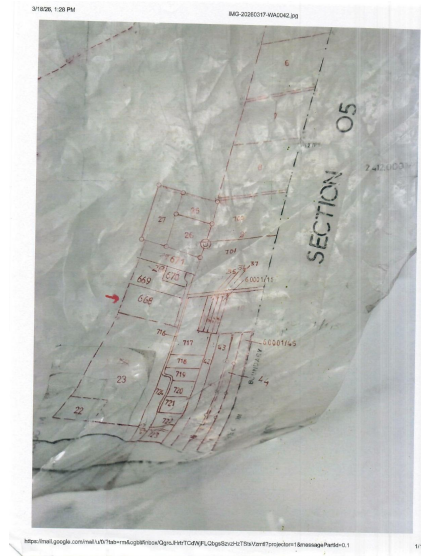

## Off Airport Road

Providenciales, Turks and Caicos Islands

MLS# 2600532

**\$290,000**

**Sam Hunt**  
(649) 331-4066  
sam@hamilton.tc

This carefully beautiful designed subdivision located opposite the Chalk Sound National Park offers large lots sizes nestled among mature trees and benefits from consistent cool breezes and just a few minutes from the beach. Ten lots available. Previous parcel 668.

## Key Details

View  
**Ocean View**

Lot Size  
**0.72 Acres**

---

Updated: 07/08/2026, 12:00:08 AM

The data relating to real estate for sale/lease on this website comes in part from a cooperative data exchange program of the Turks and Caicos Multiple Listing Service (MLS) in which these Brokers participate (TCREA). The properties displayed may not be all the properties in the Turks and Caicos MLS database, or all of the properties listed with Brokers participating in the cooperative data exchange program. Properties listed by Brokers other than this Broker/Agent are marked with the IDX Symbol, indicating an agreement to exchange property information. Detailed information about such properties is noted as Courtesy of: Turks and Caicos Real Estate Association. Information provided is thought to be reliable but is not guaranteed to be accurate. You are advised to verify facts that are important to you. No warranties, expressed or implied, are provided for the data herein, or for their use or interpretation by the user. This information is protected from unlawful duplication by copyright.