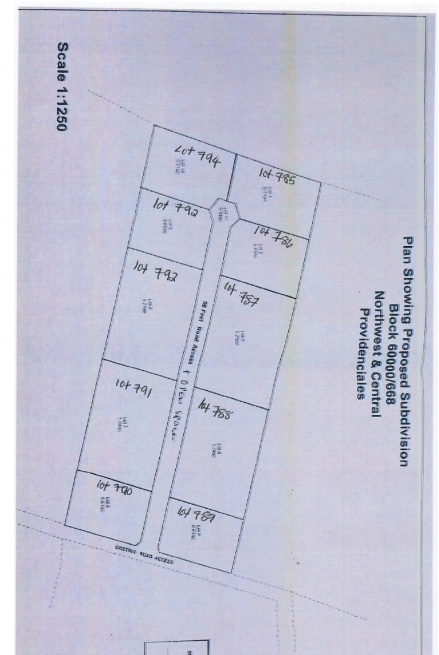

## Off Airport Road

Providenciales, Turks and Caicos Islands

MLS# 2600532

**\$290,000**

**Sam Hunt**  
(649) 331-4066  
sam@hamilton.tc

This carefully beautiful designed subdivision located opposite the Chalk Sound National Park offers large lots sizes nestled among mature trees and benefits from consistent cool breezes and just a few minutes from the beach. Ten lots available. Previous parcel 668.

## Key Details

View  
**Ocean View**

Lot Size  
**0.72 Acres**

---

Updated: 07/08/2026, 12:00:08 AM

The data relating to real estate for sale/lease on this website comes in part from a cooperative data exchange program of the Turks and Caicos Multiple Listing Service (MLS) in which these Brokers participate (TCREA). The properties displayed may not be all the properties in the Turks and Caicos MLS database, or all of the properties listed with Brokers participating in the cooperative data exchange program. Properties listed by Brokers other than this Broker/Agent are marked with the IDX Symbol, indicating an agreement to exchange property information. Detailed information about such properties is noted as Courtesy of: Turks and Caicos Real Estate Association. Information provided is thought to be reliable but is not guaranteed to be accurate. You are advised to verify facts that are important to you. No warranties, expressed or implied, are provided for the data herein, or for their use or interpretation by the user. This information is protected from unlawful duplication by copyright.