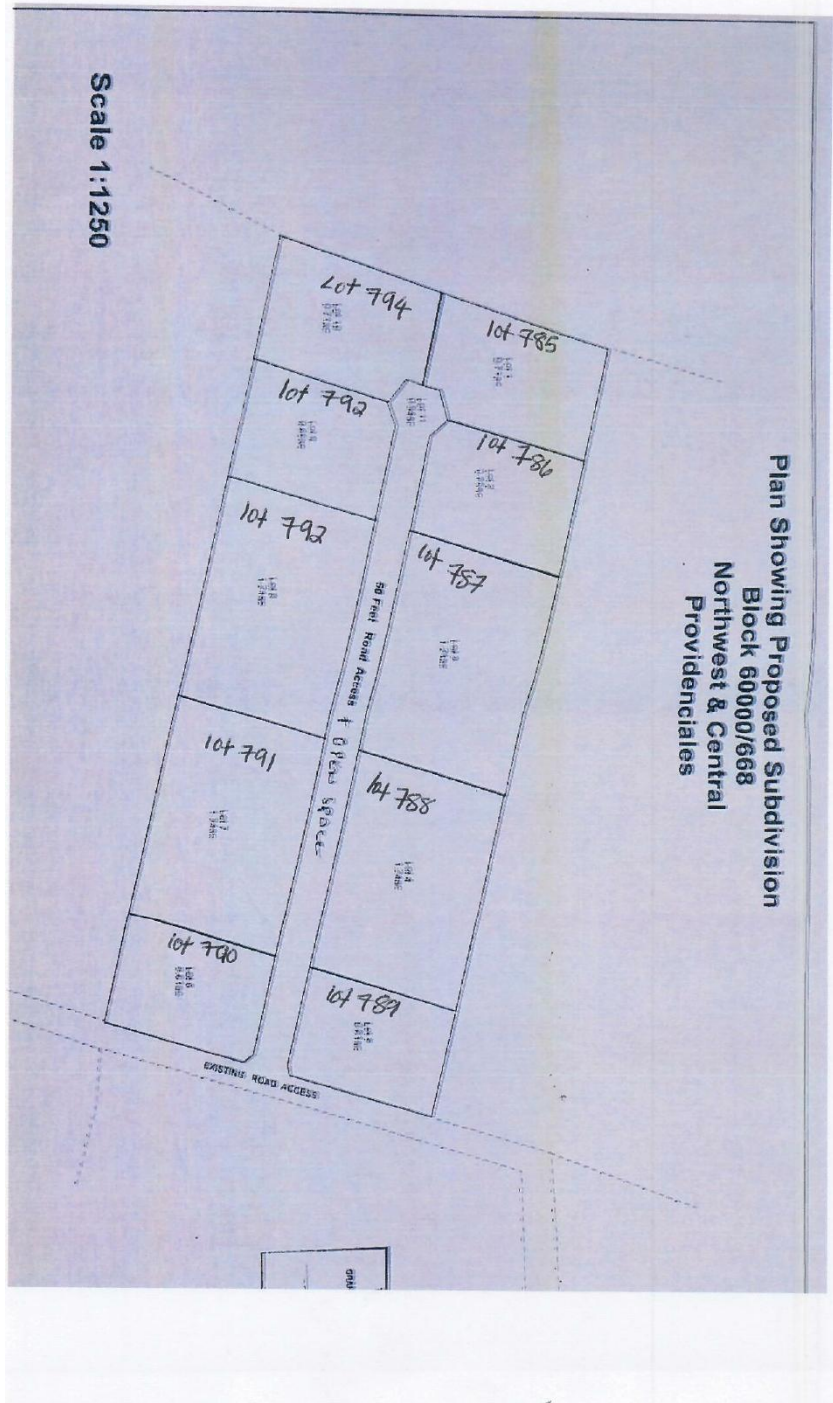

## **Off Airport Road**

Providenciales, Turks and Caicos Islands

MLS# 2600534

**\$290,000**

**Sam Hunt**  
(649) 331-4066  
sam@hamilton.tc

This carefully beautiful designed subdivision located opposite the Chalk Sound National Park offers large lots sizes nestled among mature trees and benefits from consistent cool breezes and just a few minutes from the beach. Ten lots available. Previous parcel 668.

## Key Details

View	Lot Size
<b>Ocean View</b>	<b>1.23 Acres</b>

---

Updated: 07/08/2026, 12:00:08 AM

The data relating to real estate for sale/lease on this website comes in part from a cooperative data exchange program of the Turks and Caicos Multiple Listing Service (MLS) in which these Brokers participate (TCREA). The properties displayed may not be all the properties in the Turks and Caicos MLS database, or all of the properties listed with Brokers participating in the cooperative data exchange program. Properties listed by Brokers other than this Broker/Agent are marked with the IDX Symbol, indicating an agreement to exchange property information. Detailed information about such properties is noted as Courtesy of: Turks and Caicos Real Estate Association. Information provided is thought to be reliable but is not guaranteed to be accurate. You are advised to verify facts that are important to you. No warranties, expressed or implied, are provided for the data herein, or for their use or interpretation by the user. This information is protected from unlawful duplication by copyright.