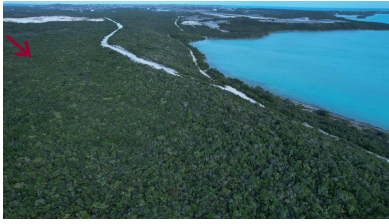

## **Off Airport Road**

Providenciales, Turks and Caicos Islands

MLS# 2600534

**\$290,000**

**Sam Hunt**  
(649) 331-4066  
sam@hamilton.tc

This carefully beautiful designed subdivision located opposite the Chalk Sound National Park offers large lots sizes nestled among mature trees and benefits from consistent cool breezes and just a few minutes from the beach. Ten lots available. Previous parcel 668.

## Key Details

View	Lot Size
<b>Ocean View</b>	<b>1.23 Acres</b>

---

Updated: 07/08/2026, 12:00:08 AM

The data relating to real estate for sale/lease on this website comes in part from a cooperative data exchange program of the Turks and Caicos Multiple Listing Service (MLS) in which these Brokers participate (TCREA). The properties displayed may not be all the properties in the Turks and Caicos MLS database, or all of the properties listed with Brokers participating in the cooperative data exchange program. Properties listed by Brokers other than this Broker/Agent are marked with the IDX Symbol, indicating an agreement to exchange property information. Detailed information about such properties is noted as Courtesy of: Turks and Caicos Real Estate Association. Information provided is thought to be reliable but is not guaranteed to be accurate. You are advised to verify facts that are important to you. No warranties, expressed or implied, are provided for the data herein, or for their use or interpretation by the user. This information is protected from unlawful duplication by copyright.